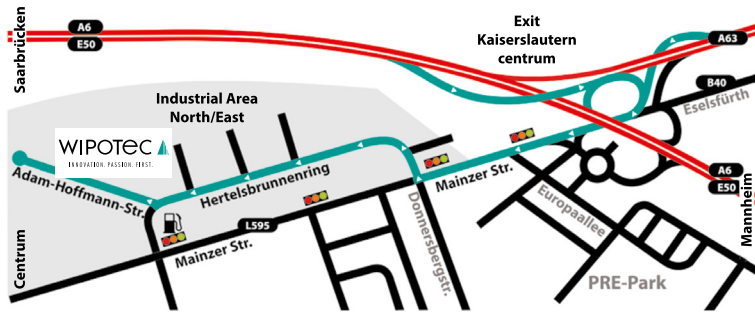

# / HOW TO REACH US

## JOURNEY

Exit "Kaiserslautern Centrum"  
 direction City Center (B595, Mainzer Straße).  
 On the 2nd traffic light turn right into Hertelsbrunnenring,  
 then the 5th street right into Adam-Hoffmann-Straße 26.