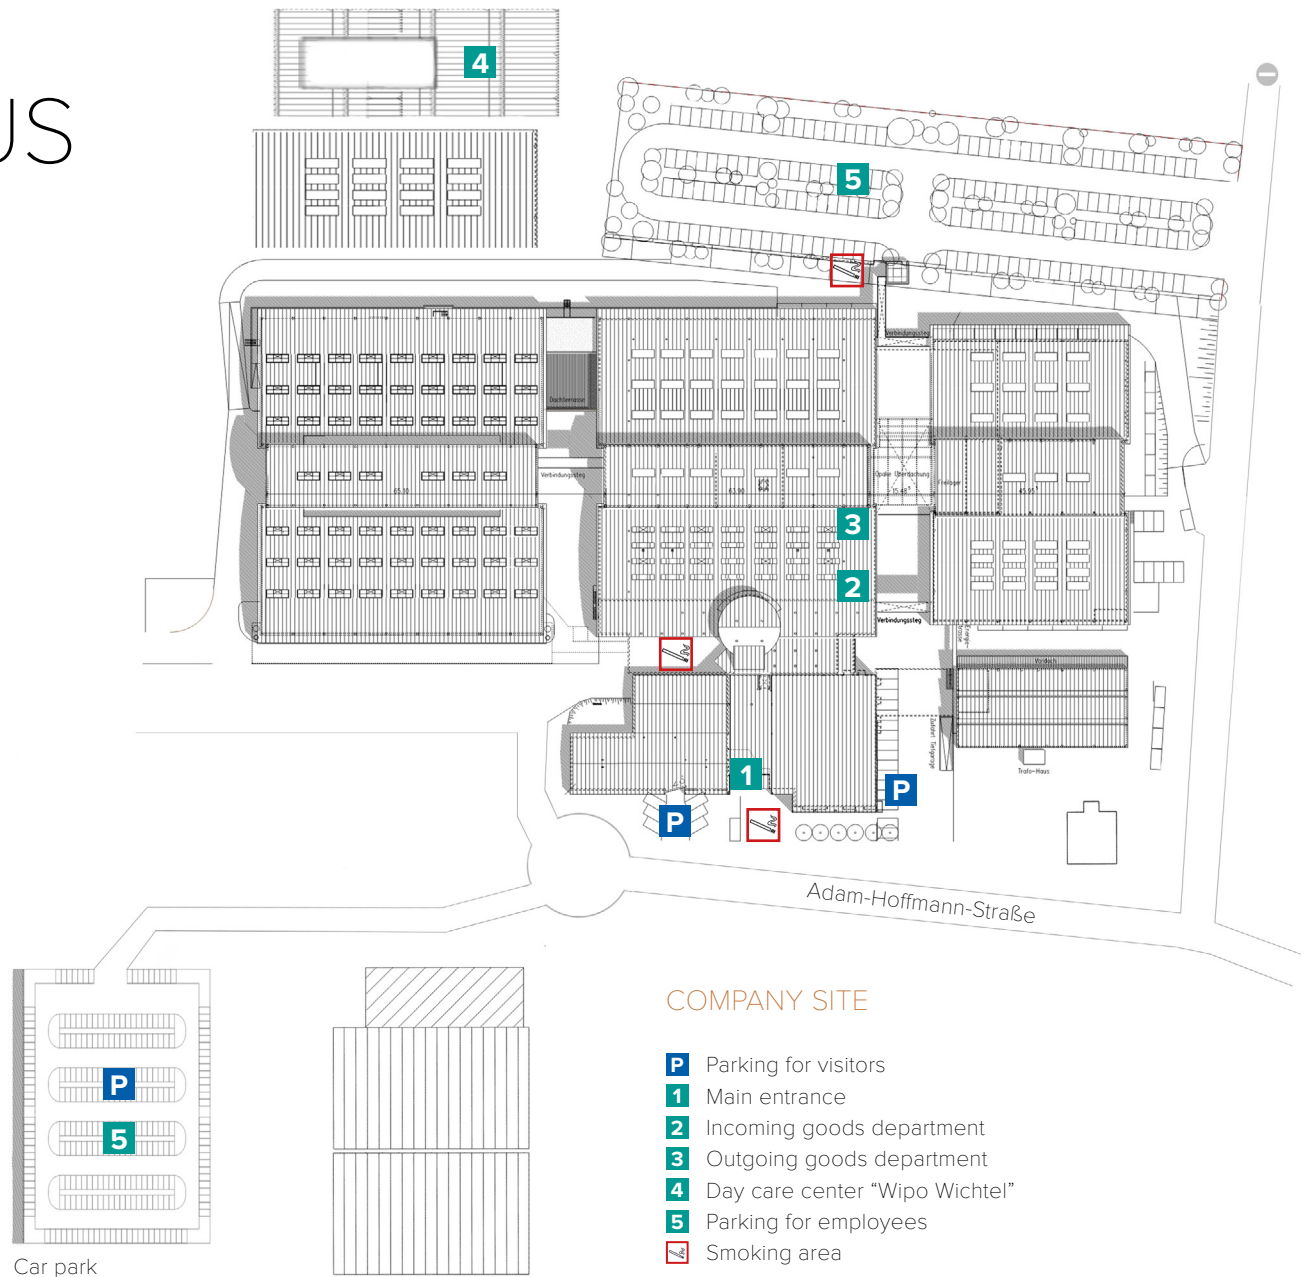

## JOURNEY

Exit "Kaiserslautern Centrum"  
 direction City Center (B595, Mainzer Straße).  
 On the 2nd traffic light turn right into Hertelsbrunnenring,  
 then the 5th street right into Adam-Hoffmann-Straße 26.

## COMPANY SITE

- P** Parking for visitors
- 1** Main entrance
- 2** Incoming goods department
- 3** Outgoing goods department
- 4** Day care center "Wipo Wichtel"
- 5** Parking for employees
- Smoking area